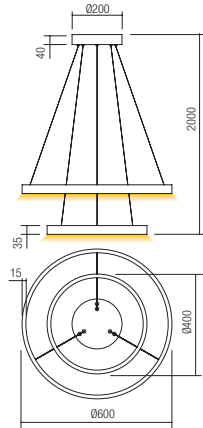

Led type	SMD LED 2835 432 pcs x 0,17W	
Power	75W	
Input	220V-240V, 50/60Hz	
Color temperature	3000K	4000K
Lumen source	10200 lm	10500 lm
Lumen system	White: 4875 lm Gold: 4875 lm Black: 4290 lm	White: 5100 lm Gold: 5100 lm Black: 4590 lm

CRI 80
Dimmable (3 step)

CE IP20

- art. **01-2887** Sand White 3000K
- art. **01-2891** Sand Black 3000K
- art. **01-2889** Matt Gold 3000K
- art. **01-2888** Sand White 4000K
- art. **01-2892** Sand Black 4000K
- art. **01-2890** Matt Gold 4000K