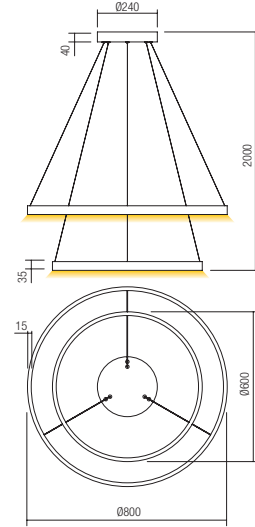

Led type	SMD LED 2835 372 pcs x 0,16W	
Power	62W	
Input	220V-240V, 50/60Hz	
Color temperature	3000K	4000K
Lumen source	8432 lm	8680 lm
Lumen system	White: 4030 lm Gold: 4030 lm Black: 3465 lm	White: 4216 lm Gold: 4216 lm Black: 3710 lm

CRI 80
Dimmable (3 step)

CE IP20

- art. **01-2893** Sand White 3000K
- art. **01-2897** Sand Black 3000K
- art. **01-2895** Matt Gold 3000K
- art. **01-2894** Sand White 4000K
- art. **01-2898** Sand Black 4000K
- art. **01-2896** Matt Gold 4000K