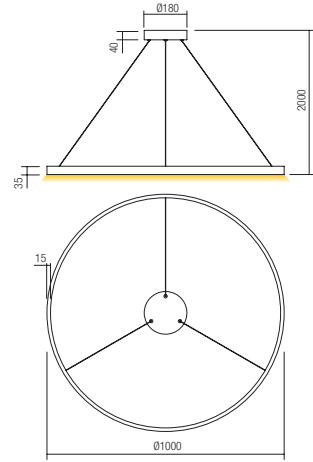

Led type	SMD LED 2835 360 pcs x 0,17W	
Power	62W	
Input	220V-240V, 50/60Hz	
Color temperature	3000K	4000K
Lumen source	8432 lm	8680 lm
Lumen system	White: 4030 lm Gold: 4030 lm Black: 3465 lm	White: 4216 lm Gold: 4216 lm Black: 3626 lm

CRI 80
Dimmable (3 step)

IP20

- art. **01-2899** Sand White 3000K
- art. **01-2903** Sand Black 3000K
- art. **01-2901** Matt Gold 3000K
- art. **01-2900** Sand White 4000K
- art. **01-2904** Sand Black 4000K
- art. **01-2902** Matt Gold 4000K