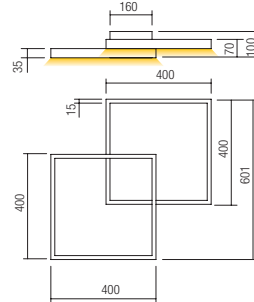

- art. **01-2857** Sand White 3000K
- art. **01-2861** Sand Black 3000K
- art. **01-2859** Matt Gold 3000K
- art. **01-2858** Sand White 4000K
- art. **01-2862** Sand Black 4000K
- art. **01-2860** Matt Gold 4000K

Led type	SMD LED 2835 403 pcs x 0,07W	
Power	30W	
Input	220V-240V, 50/60Hz	
Color temperature	3000K	4000K
Lumen source	4080 lm	4200 lm
Lumen system	White: 1950 lm Gold: 1950 lm Black: 1657 lm	White: 2040 lm Gold: 2040 lm Black: 1754 lm

CRI 80
Dimmable (3 step)

Led type	SMD LED 2835 806 pcs x 0,07W	
Power	62W	
Input	220V-240V, 50/60Hz	
Color temperature	3000K	4000K
Lumen source	8432 lm	8680 lm
Lumen system	White: 4030 lm Gold: 4030 lm Black: 3546 lm	White: 4216 lm Gold: 4216 lm Black: 3668 lm

CRI 80
Dimmable (3 step)