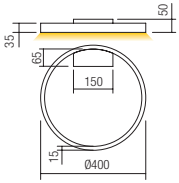

DIRECT LIGHT

- art. **01-2833** Sand White 3000K
- art. **01-2837** Sand Black 3000K
- art. **01-2835** Matt Gold 3000K
- art. **01-2834** Sand White 4000K
- art. **01-2838** Sand Black 4000K
- art. **01-2836** Matt Gold 4000K