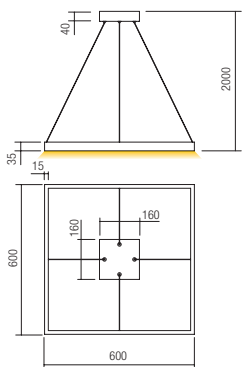

Led type	SMD LED 2835 403 pcs x 0,09W	
Power	40W	
Input	220V-240V, 50/60Hz	
Color temperature	3000K	4000K
Lumen source	5440 lm	5600 lm
Lumen system	White: 2600 lm Gold: 2600 lm Black: 2236 lm	White: 2720 lm Gold: 2720 lm Black: 2394 lm

CRI 80
Dimmable (3 step)

IP20

- art. **01-2905** Sand White 3000K
- art. **01-2909** Sand Black 3000K
- art. **01-2907** Matt Gold 3000K
- art. **01-2906** Sand White 4000K
- art. **01-2910** Sand Black 4000K
- art. **01-2908** Matt Gold 4000K