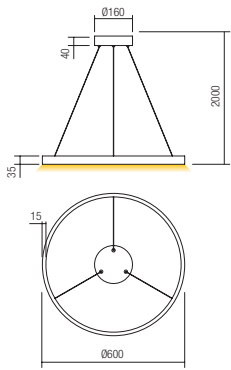

Febe

DIRECT LIGHT

- art. **01-2863** Sand White 3000K
- art. **01-2867** Sand Black 3000K
- art. **01-2865** Matt Gold 3000K
- art. **01-2864** Sand White 4000K
- art. **01-2868** Sand Black 4000K
- art. **01-2866** Matt Gold 4000K

Led type	SMD LED 2835 216 pcs x 0,17W	
Power	37W	
Input	220V-240V, 50/60Hz	
Color temperature	3000K	4000K
Lumen source	5032 lm	5180 lm
Lumen system	White: 2405 lm Gold: 2405 lm Black: 2092 lm	White: 2516 lm Gold: 2516 lm Black: 2214 lm

CRI 80
Dimmable (3 step)

IP20

- art. **01-2869** Sand White 3000K
- art. **01-2873** Sand Black 3000K
- art. **01-2871** Matt Gold 3000K
- art. **01-2870** Sand White 4000K
- art. **01-2874** Sand Black 4000K
- art. **01-2872** Matt Gold 4000K