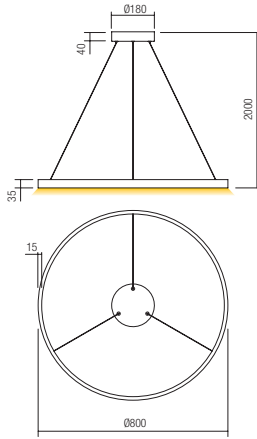

Led type	SMD LED 2835 288 pcs x 0,17W	
Power	50W	
Input	220V-240V, 50/60Hz	
Color temperature	3000K	4000K
Lumen source	6800 lm	7000 lm
Lumen system	White: 3250 lm Gold: 3250 lm Black: 2795 lm	White: 3400 lm Gold: 3400 lm Black: 2992 lm

CRI 80
Dimmable (3 step)

IP20

- art. **01-2875** Sand White 3000K
- art. **01-2879** Sand Black 3000K
- art. **01-2877** Matt Gold 3000K
- art. **01-2876** Sand White 4000K
- art. **01-2880** Sand Black 4000K
- art. **01-2878** Matt Gold 4000K