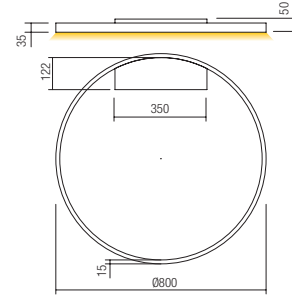

- art. **01-2845** Sand White 3000K
- art. **01-2849** Sand Black 3000K
- art. **01-2847** Matt Gold 3000K
- art. **01-2846** Sand White 4000K
- art. **01-2850** Sand Black 4000K
- art. **01-2848** Matt Gold 4000K