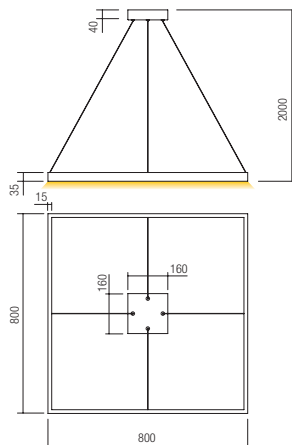

Led type	SMD LED 2835 537 pcs x 0,09W	
Power	50W	
Input	220V-240V, 50/60Hz	
Color temperature	3000K	4000K
Lumen source	6800 lm	7000 lm
Lumen system	White: 3250 lm Gold: 3250 lm Black: 2828 lm	White: 3400 lm Gold: 3400 lm Black: 2924 lm

CRI 80
Dimmable (3 step)

IP20

- art. **01-2923** Sand White 3000K
- art. **01-2927** Sand Black 3000K
- art. **01-2925** Matt Gold 3000K
- art. **01-2924** Sand White 4000K
- art. **01-2928** Sand Black 4000K
- art. **01-2926** Matt Gold 4000K