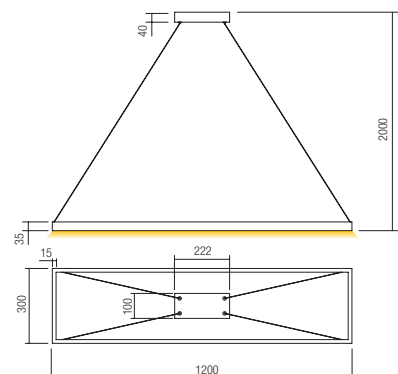

Led type	SMD LED 2835 504 pcs x 0,09W	
Power	50W	
Input	220V-240V, 50/60Hz	
Color temperature	3000K	4000K
Lumen source	6800 lm	7000 lm
Lumen system	White: 3250 lm Gold: 3250 lm Black: 2795 lm	White: 3400 lm Gold: 3400 lm Black: 3011 lm

CRI 80
Dimmable (3 step)

IP20