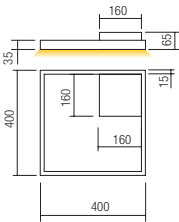

Led type	SMD LED 2835 156 pcs x 0,15W	
Power	24W	
Input	220V-240V, 50/60Hz	
Color temperature	3000K	4000K
Lumen source	3264 lm	3360 lm
Lumen system	White: 1560 lm Gold: 1560 lm Black: 1325 lm	White: 1632 lm Gold: 1632 lm Black: 1398 lm

CRI 80
Dimmable (3 step)

Led type	SMD LED 2835 216 pcs x 0,17W	
Power	37W	
Input	220V-240V, 50/60Hz	
Color temperature	3000K	4000K
Lumen source	5032 lm	5180 lm
Lumen system	White: 2405 lm Gold: 2405 lm Black: 2045 lm	White: 2516 lm Gold: 2516 lm Black: 2132 lm

CRI 80
Dimmable (3 step)

Led type	SMD LED 2835 288 pcs x 0,17W	
Power	50W	
Input	220V-240V, 50/60Hz	
Color temperature	3000K	4000K
Lumen source	6800 lm	7000 lm
Lumen system	White: 3250 lm Gold: 3250 lm Black: 2680 lm	White: 3421 lm Gold: 3421 lm Black: 2737 lm

CRI 80
Dimmable (3 step)

- art. **01-2851** Sand White 3000K
- art. **01-2855** Sand Black 3000K
- art. **01-2853** Matt Gold 3000K
- art. **01-2852** Sand White 4000K
- art. **01-2856** Sand Black 4000K
- art. **01-2854** Matt Gold 4000K