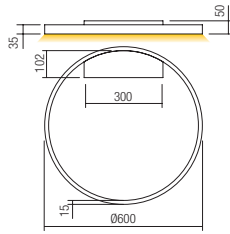

- art. **01-2839** Sand White 3000K
- art. **01-2843** Sand Black 3000K
- art. **01-2841** Matt Gold 3000K
- art. **01-2840** Sand White 4000K
- art. **01-2844** Sand Black 4000K
- art. **01-2842** Matt Gold 4000K