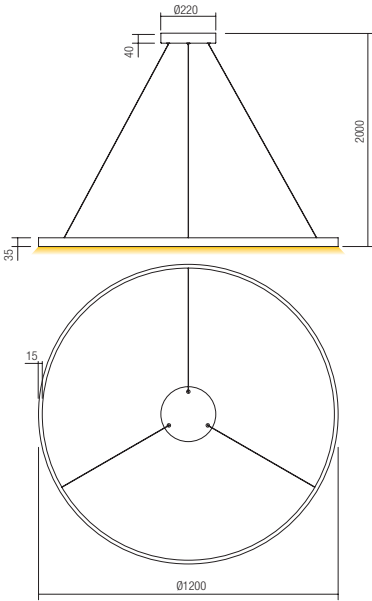

- art. **01-2881** Sand White 3000K
- art. **01-2885** Sand Black 3000K
- art. **01-2883** Matt Gold 3000K
- art. **01-2882** Sand White 4000K
- art. **01-2886** Sand Black 4000K
- art. **01-2884** Matt Gold 4000K